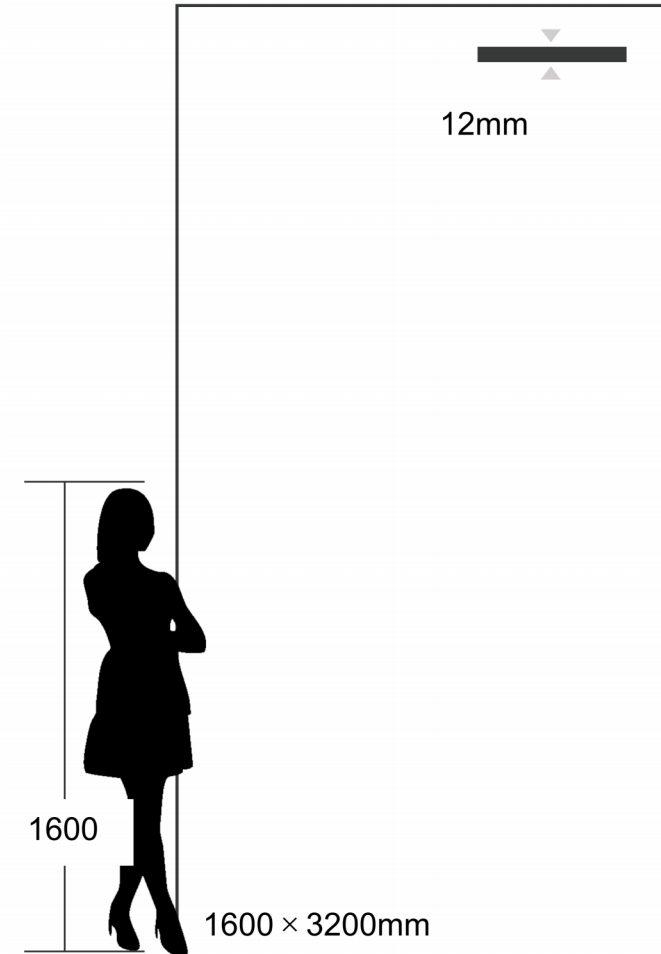

LAMITOP

SINTERED

1600*3200*12MM

(MATT)

- Flooring 
- Wall Panel 
- Cabinet 
- Bathroom 
- Wardrobe 
- Furniture 
- Exterior wall 
- Stair 

LAMITOP

Meli Snow Mountain
L 1019 M ABC

Calacatta Golden-1
L 1050 M